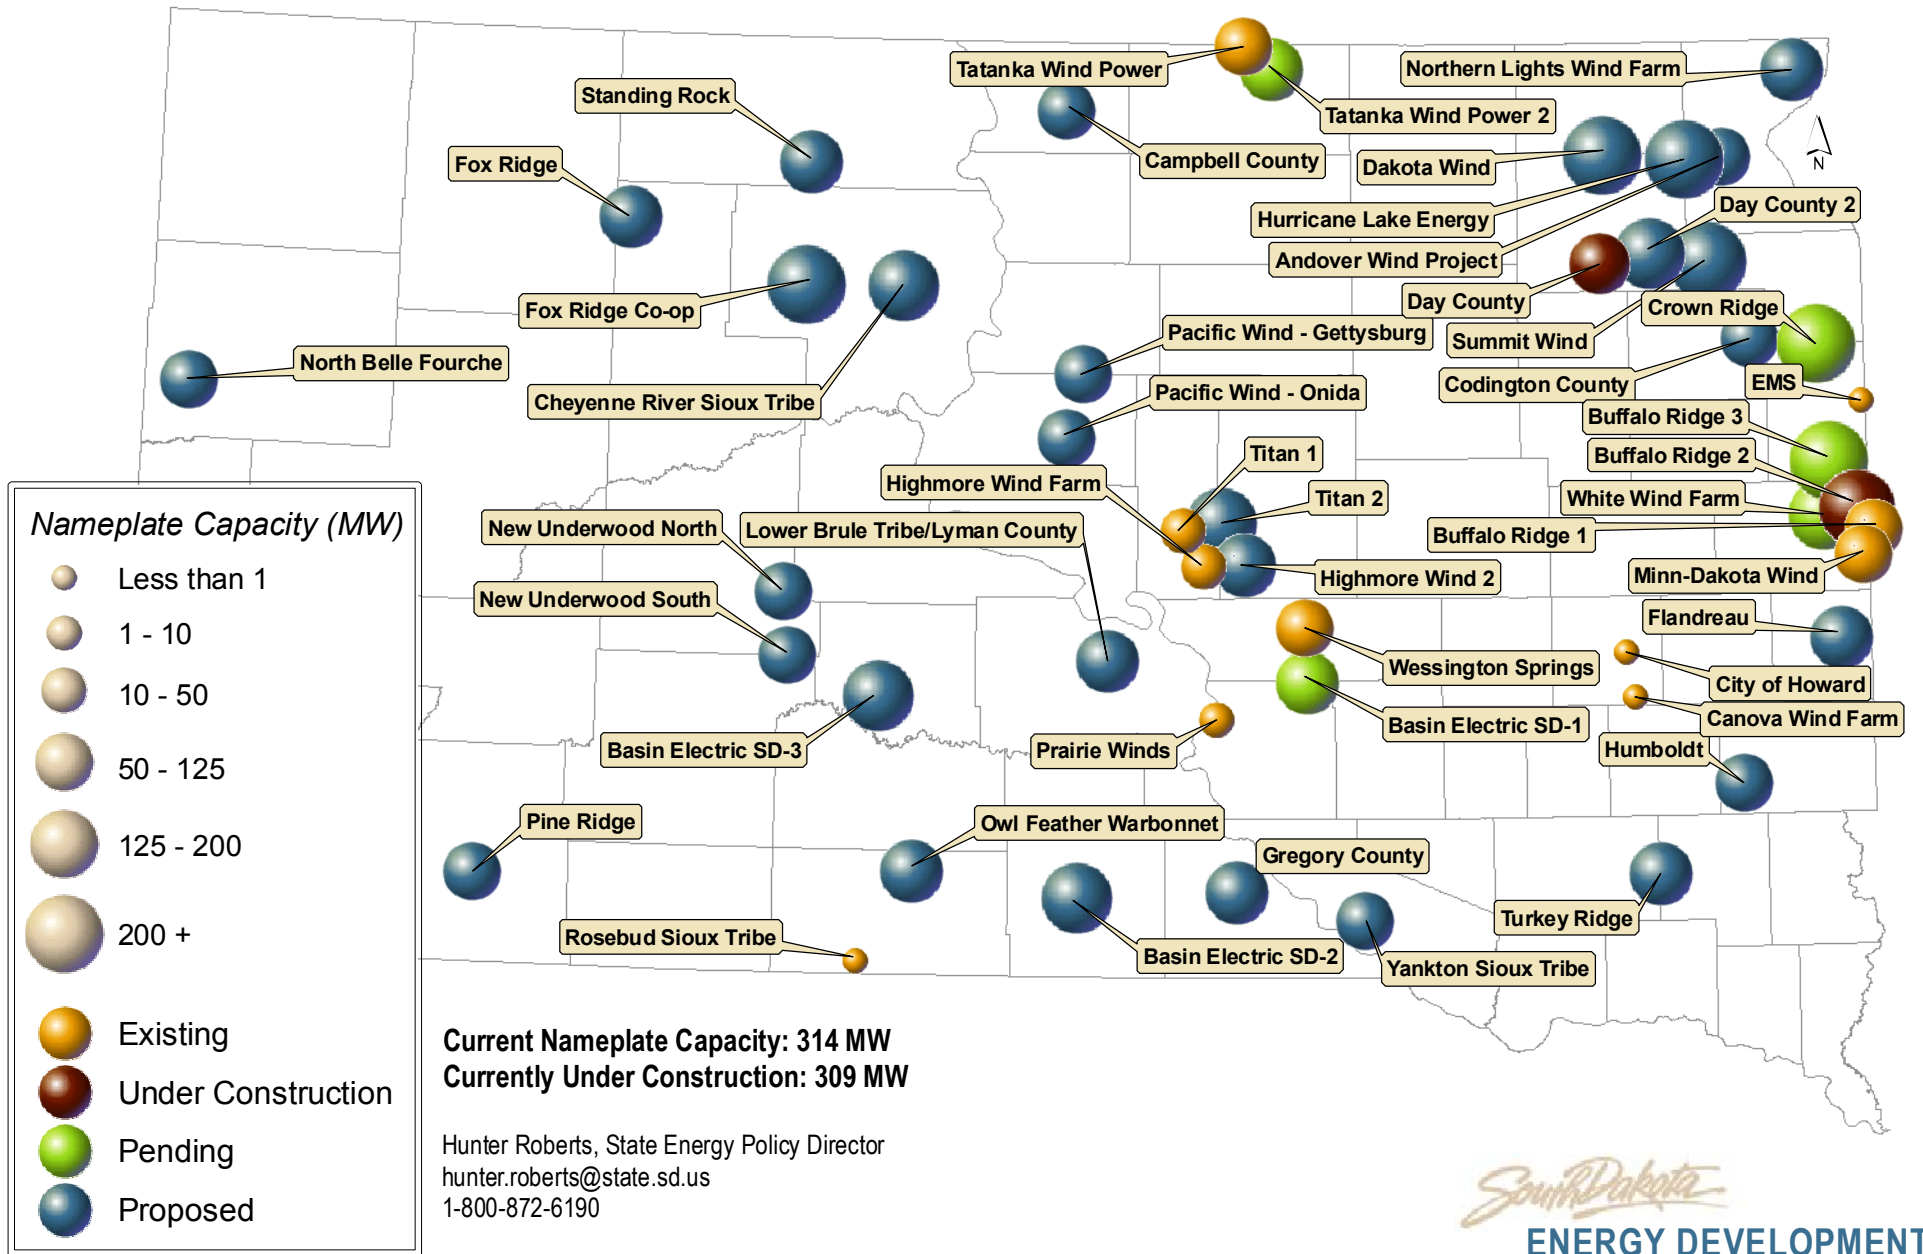

South Dakota Wind Energy Development

by Capacity and Status

Please note: this map may not represent every proposed wind farm in SD, it only represents the wind farms that the SD Governor's Office of Economic Development has direct knowledge of.